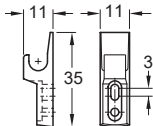

habo®

Strike

Catch

Mounting diagram