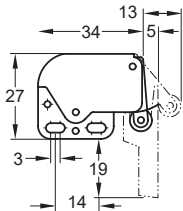

habo®

Strike

Catch

Mounting diagram