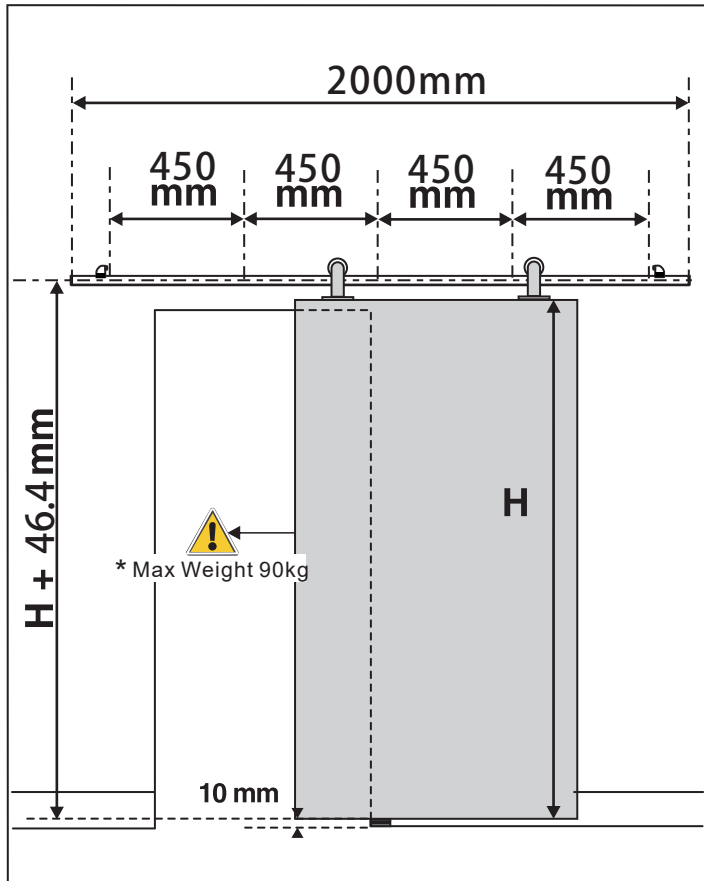

# habo®

\*The specified maximum weight is a calculated value and is not guaranteed, depending on wall material.

4

For wood doors

For aluminum frame  
glass doors

5

8