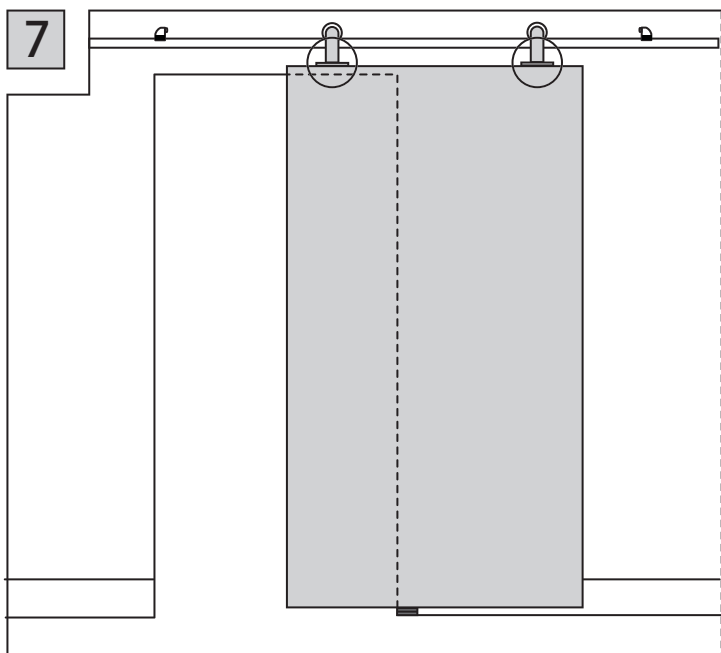

# habo®

\*The specified maximum weight is a calculated value and is not guaranteed, depending on wall material.

4

For wood doors

For aluminum frame  
glass doors

5

8